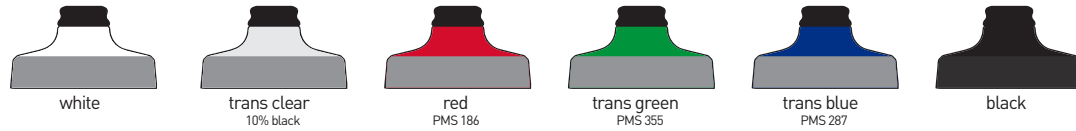

Big Mouth

Moflo

Fixy

Watergate

K.E.G.