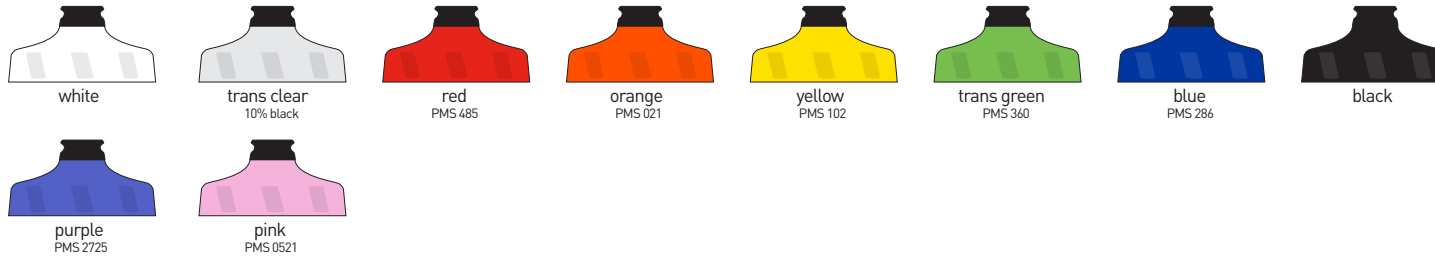

BOTTLE COLOR CHART

	White	Clear	Smoke	Silver	Red	Orange	Yellow	T.Green	Hypergreen	Turquoise	Trans blue	Prismatic blue	Trans pink	Black	Gold	Ash	Lava	Tide	Manzanita	Sierra	Moss		
Purist 22oz	 White		 85% black	 Silver	 PMS 485	 PMS 021	 PMS 102	 PMS 360	 PMS 382	 PMS 3242	 PMS 286	 PMS 305	 Rhodamine Red	 Black	 Gold	 PMS 7543	 PMS 032	 PMS 302	 PMS 498	 PMS 7536	 PMS 574		
Purist 26oz	 White	 10% black	 85% black	 Silver	 PMS 485	 PMS 021	 PMS 102		 PMS 382	 PMS 3242	 PMS 286	 PMS 305	 Rhodamine Red	 Black									
TEAM 32oz	 White	 10% black			 PMS 485									 Black									
Little Big Mouth 2nd Gen 21oz	 White	 10% black	 50% black		 PMS 485			 PMS 360		 PMS 3242	 PMS 284	 PMS 305		 Black									
Big Mouth 2nd Gen 24oz	 White	 10% black	 50% black	 Silver	 PMS 485			 PMS 360		 PMS 3242	 PMS 284			 Black									
Little Big Mouth 1st Gen 21oz	 White	 10% black	 50% black																				
Big Mouth 1st Gen 24oz	 White	 10% black	 50% black																				
K.E.G. 16oz																							 Black

Big Mouth

Moflo

Fixy

Watergate

K.E.G.