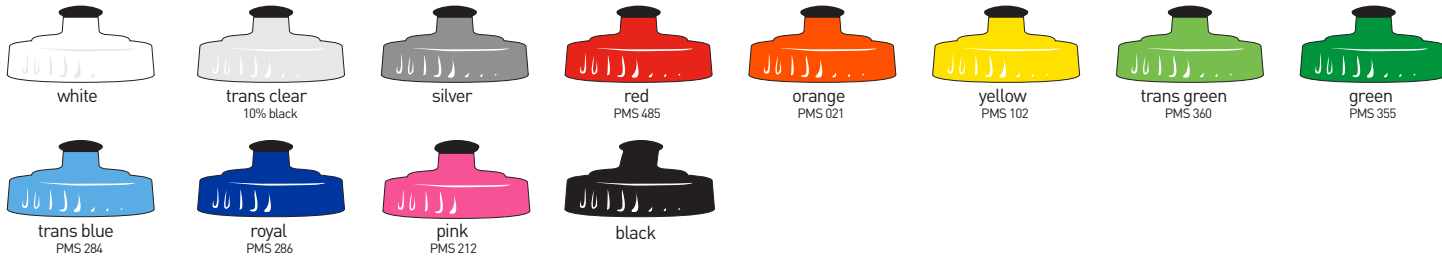

BOTTLE COLOR CHART

	White	Clear	Smoke	Silver	Red	Orange	Yellow	T.Green	Hypergreen	Turquoise	Trans blue	Prismatic blue	Trans pink	Black	Gold	Ash	Lava	Tide	Manzanita	Sierra	Moss		
Purist 22oz	 White		 85% black	 Silver	 PMS 485	 PMS 021	 PMS 102	 PMS 360	 PMS 382	 PMS 3242	 PMS 286	 PMS 305	 Rhodamine Red	 Black	 Gold	 PMS 7543	 PMS 032	 PMS 302	 PMS 498	 PMS 7536	 PMS 574		
Purist 26oz	 White	 10% black	 85% black	 Silver	 PMS 485	 PMS 021	 PMS 102		 PMS 382	 PMS 3242	 PMS 286	 PMS 305	 Rhodamine Red	 Black									
TEAM 32oz	 White	 10% black			 PMS 485									 Black									
Little Big Mouth 2nd Gen 21oz	 White	 10% black	 50% black		 PMS 485			 PMS 360		 PMS 3242	 PMS 284	 PMS 305		 Black									
Big Mouth 2nd Gen 24oz	 White	 10% black	 50% black	 Silver	 PMS 485			 PMS 360		 PMS 3242	 PMS 284			 Black									
Little Big Mouth 1st Gen 21oz	 White	 10% black	 50% black																				
Big Mouth 1st Gen 24oz	 White	 10% black	 50% black																				
K.E.G. 16oz																							 Black

Big Mouth

Moflo

Fixy

Watergate

K.E.G.