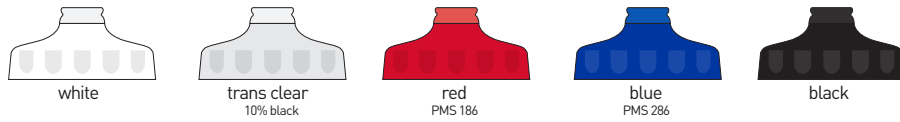

Big Mouth

Moflo

Fixy

Watergate

K.E.G.